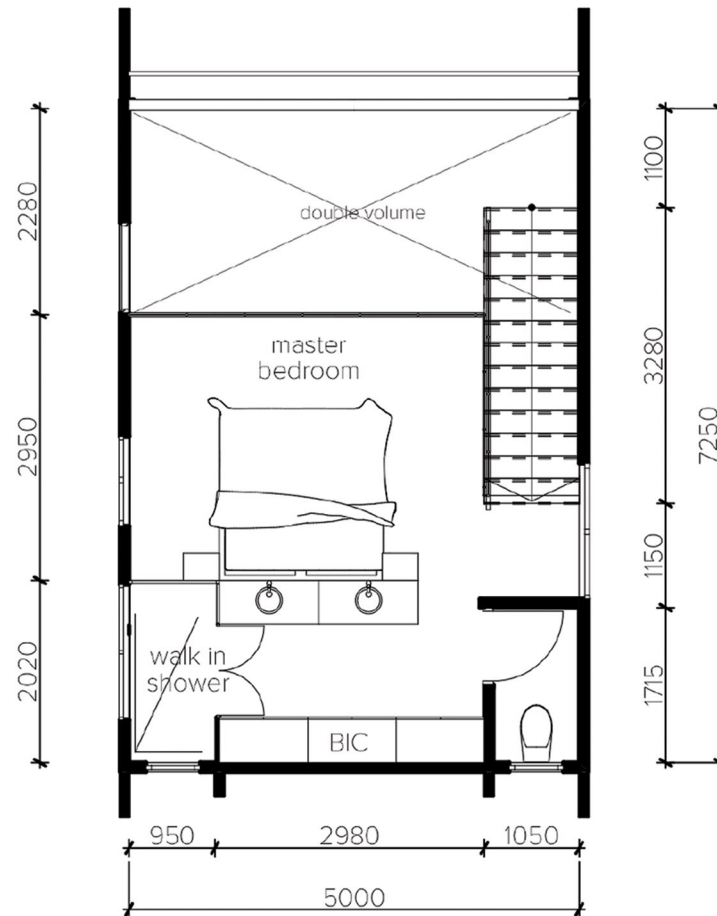

GROUND FLOOR PLAN  
scale 1-100

FIRST FLOOR PLAN  
scale 1-100

**FLOOR AREA - 60sqm**

**1 Bed Unit**

from

**R439 500** incl. VAT