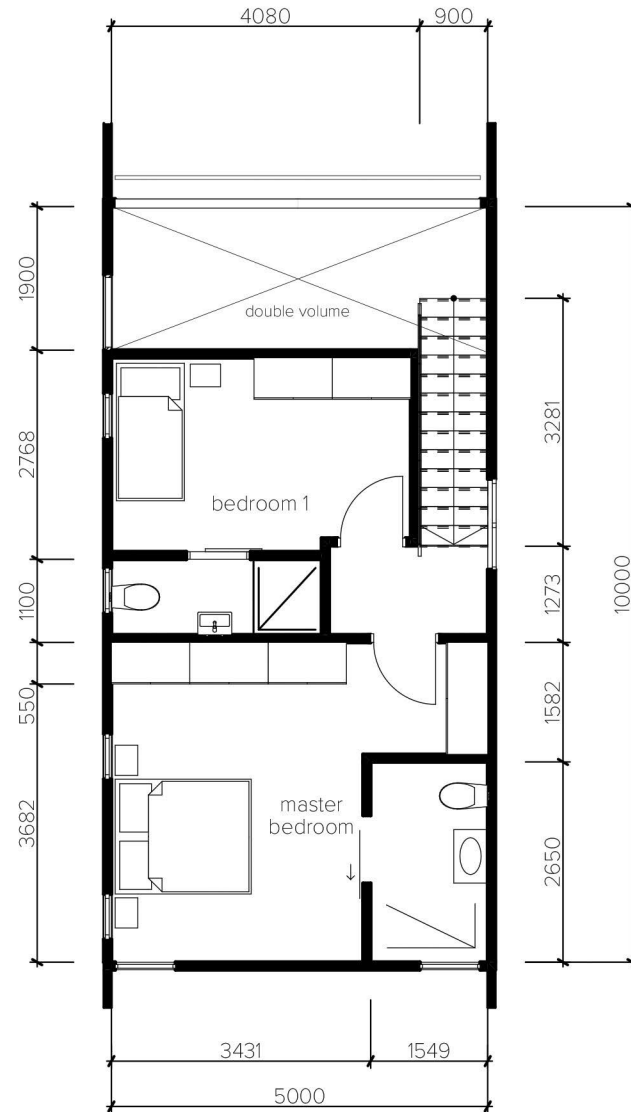

GROUND FLOOR PLAN
scale 1-100

FIRST FLOOR PLAN
scale 1-100

FLOOR AREA - 88sqm

2 Bed Unit

from

R 639 500 incl. VAT