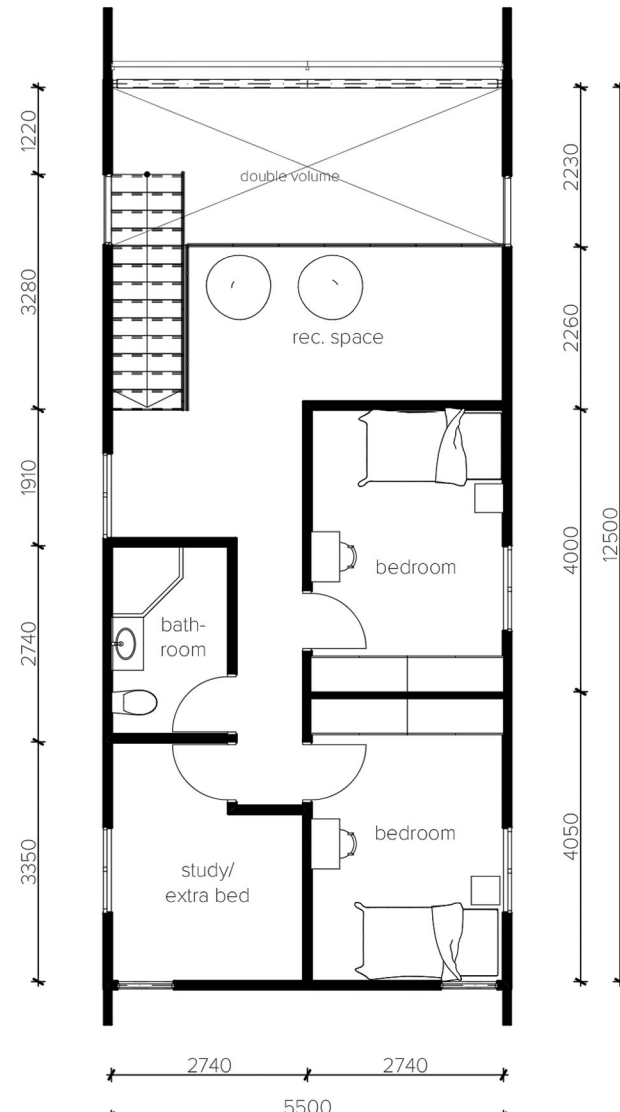

GROUND FLOOR PLAN scale 1-100

FIRST FLOOR PLAN scale 1-100

**FLOOR AREA - 136sqm**

**3 Bed Unit**

from

**R 973 500** incl. VAT