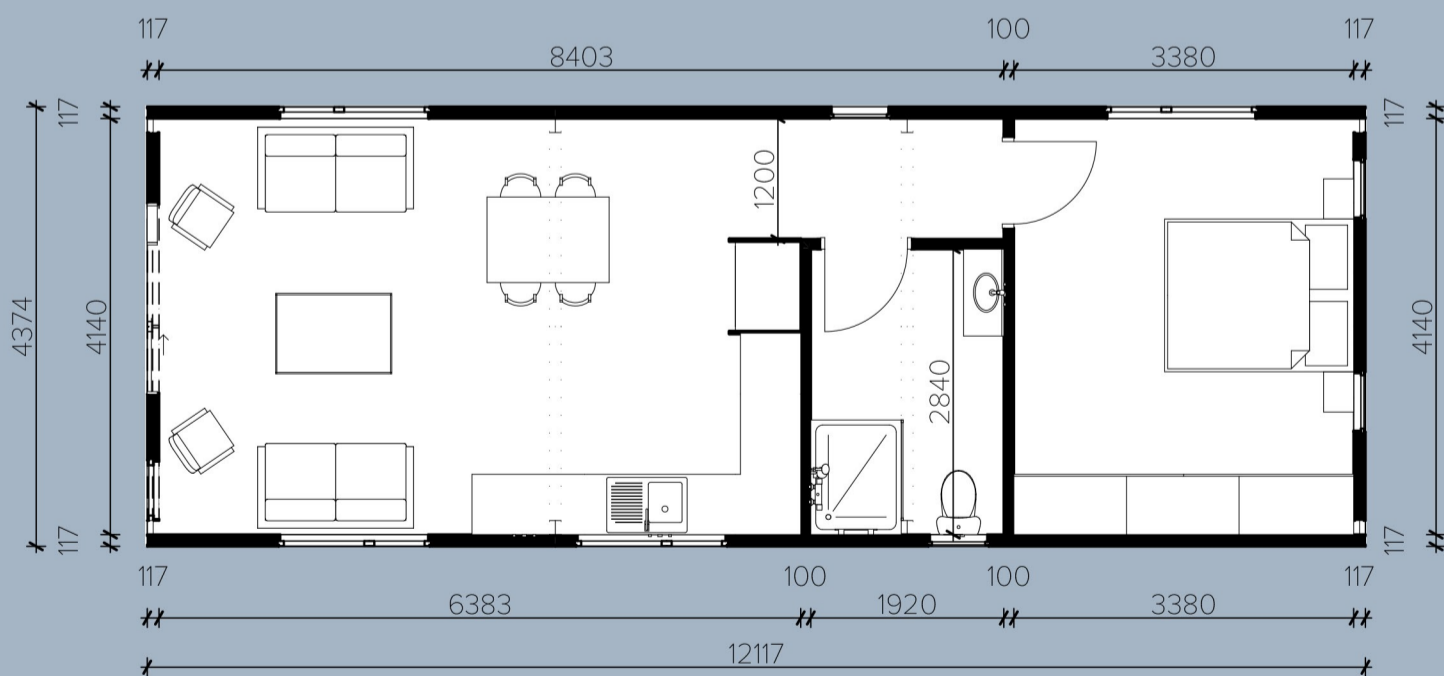

1 Bed type B

from
R294 500 incl. VAT

FLOOR PLAN - 53sqm