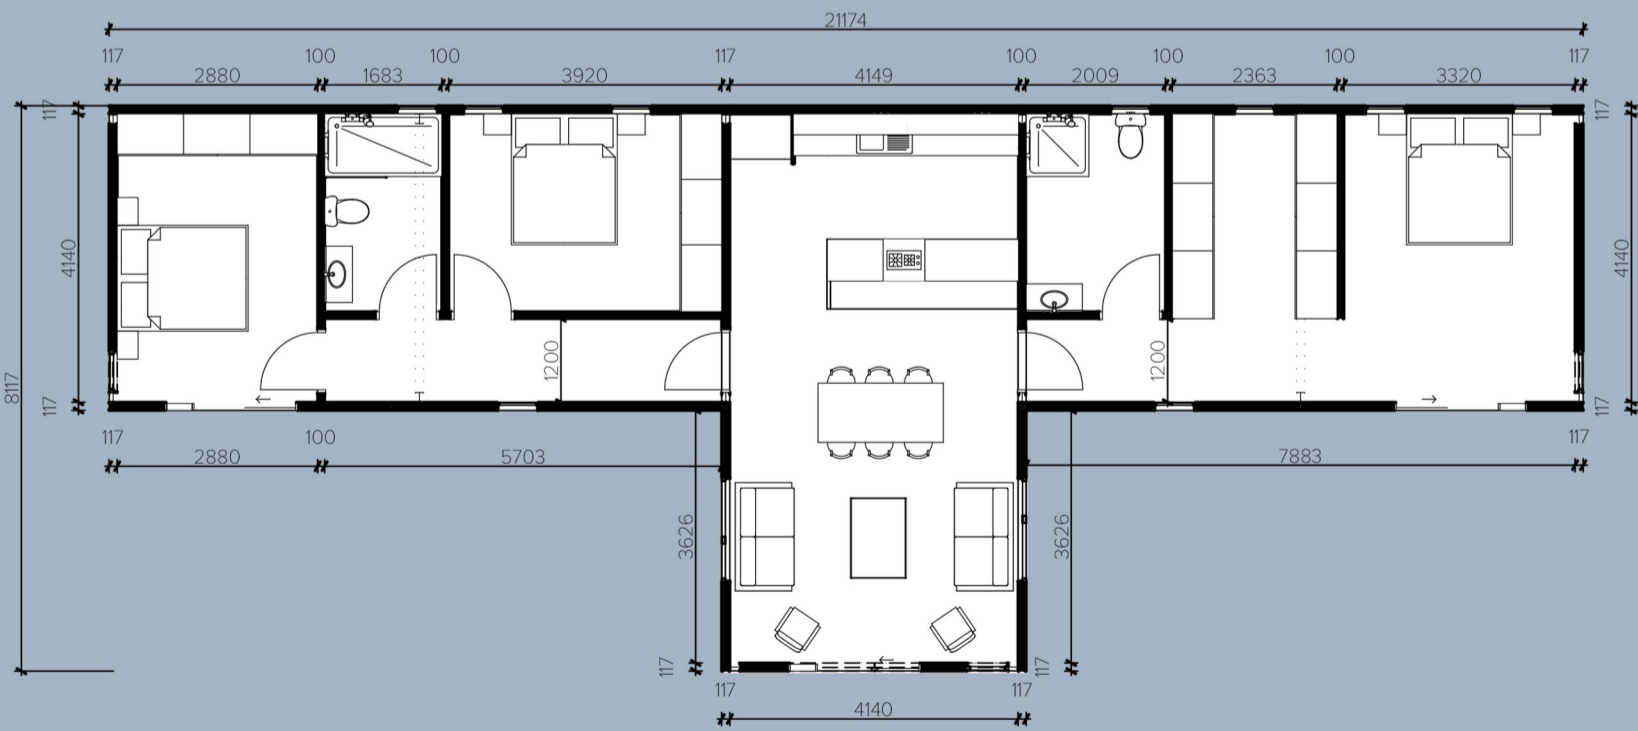

3 Bed Unit

from
R609 500 incl. VAT

FLOOR PLAN - 109 sqm