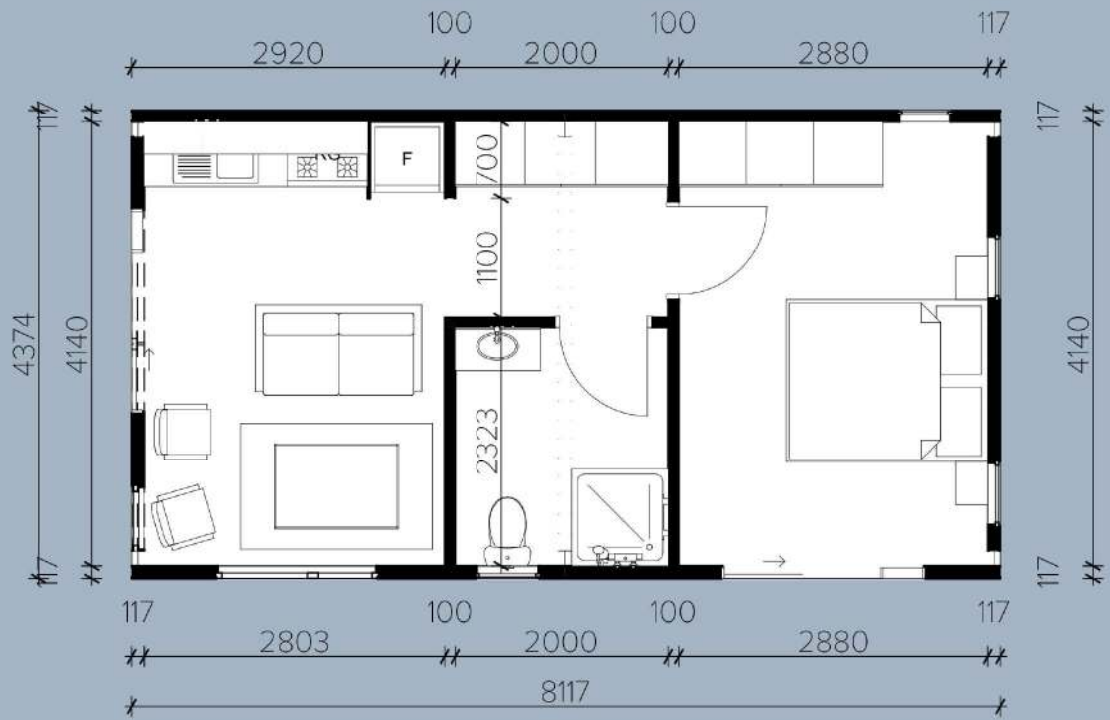

1 Bed type A

from
R199 500 Incl. VAT

FLOOR PLAN - 35sqm