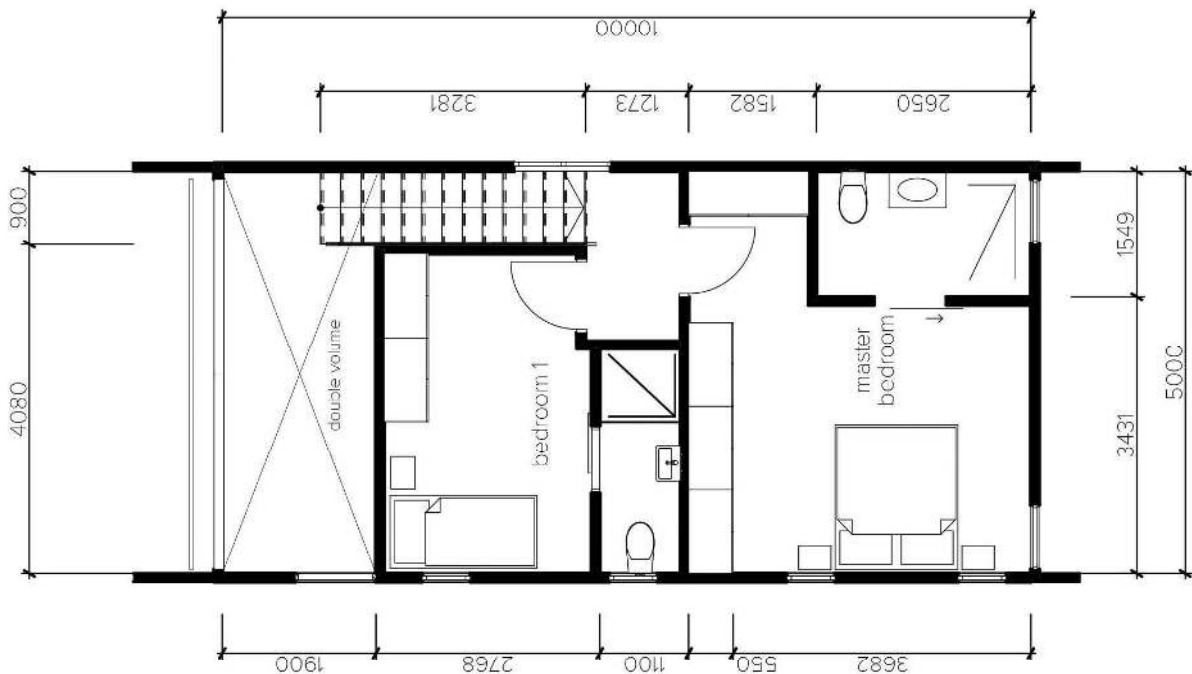

Floor area - 111 sqm
(interior 93 sqm + exterior 18 sqm)

FIRST FLOOR PLAN
scale 1:100

GROUND FLOOR PLAN
scale 1:100

from **R899 500**
incl. VAT

2 Bed Unit