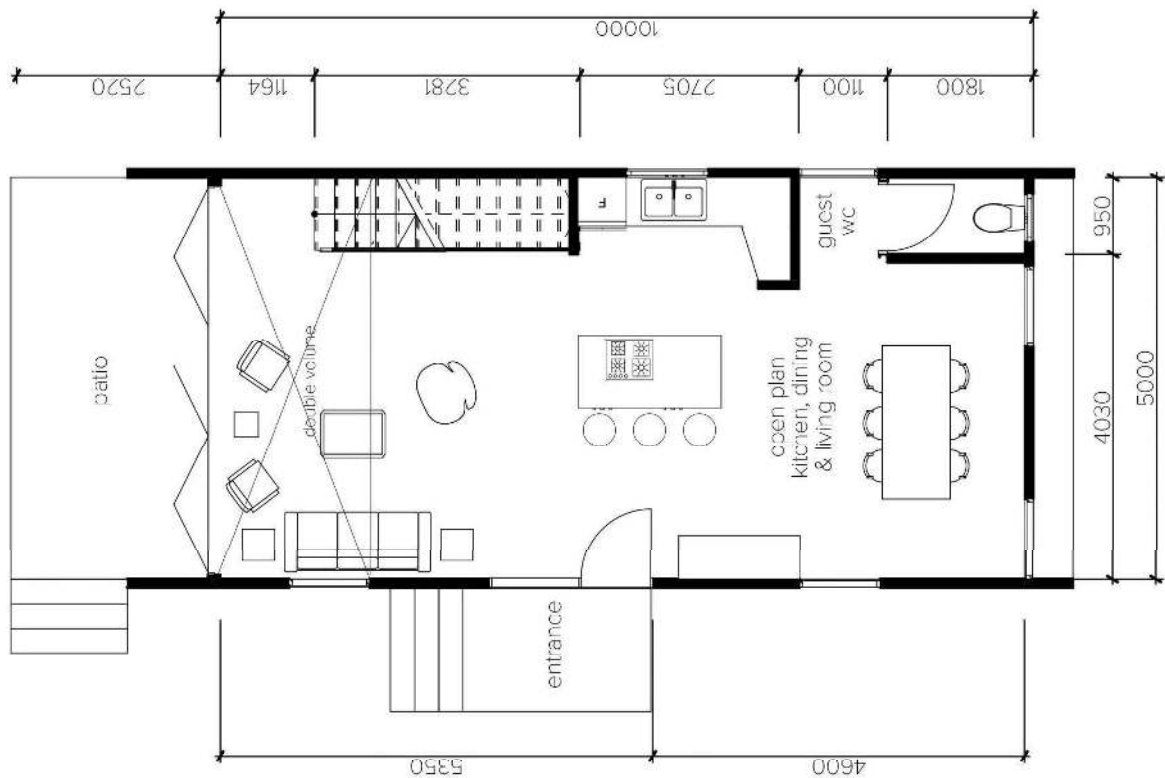

Floor area - 111 sqm
(interior 93 sqm + exterior 18 sqm)

FIRST FLOOR PLAN
scale 1:100

GROUND FLOOR PLAN
scale 1:100

from **R899 500**
incl. VAT

2 Bed Unit